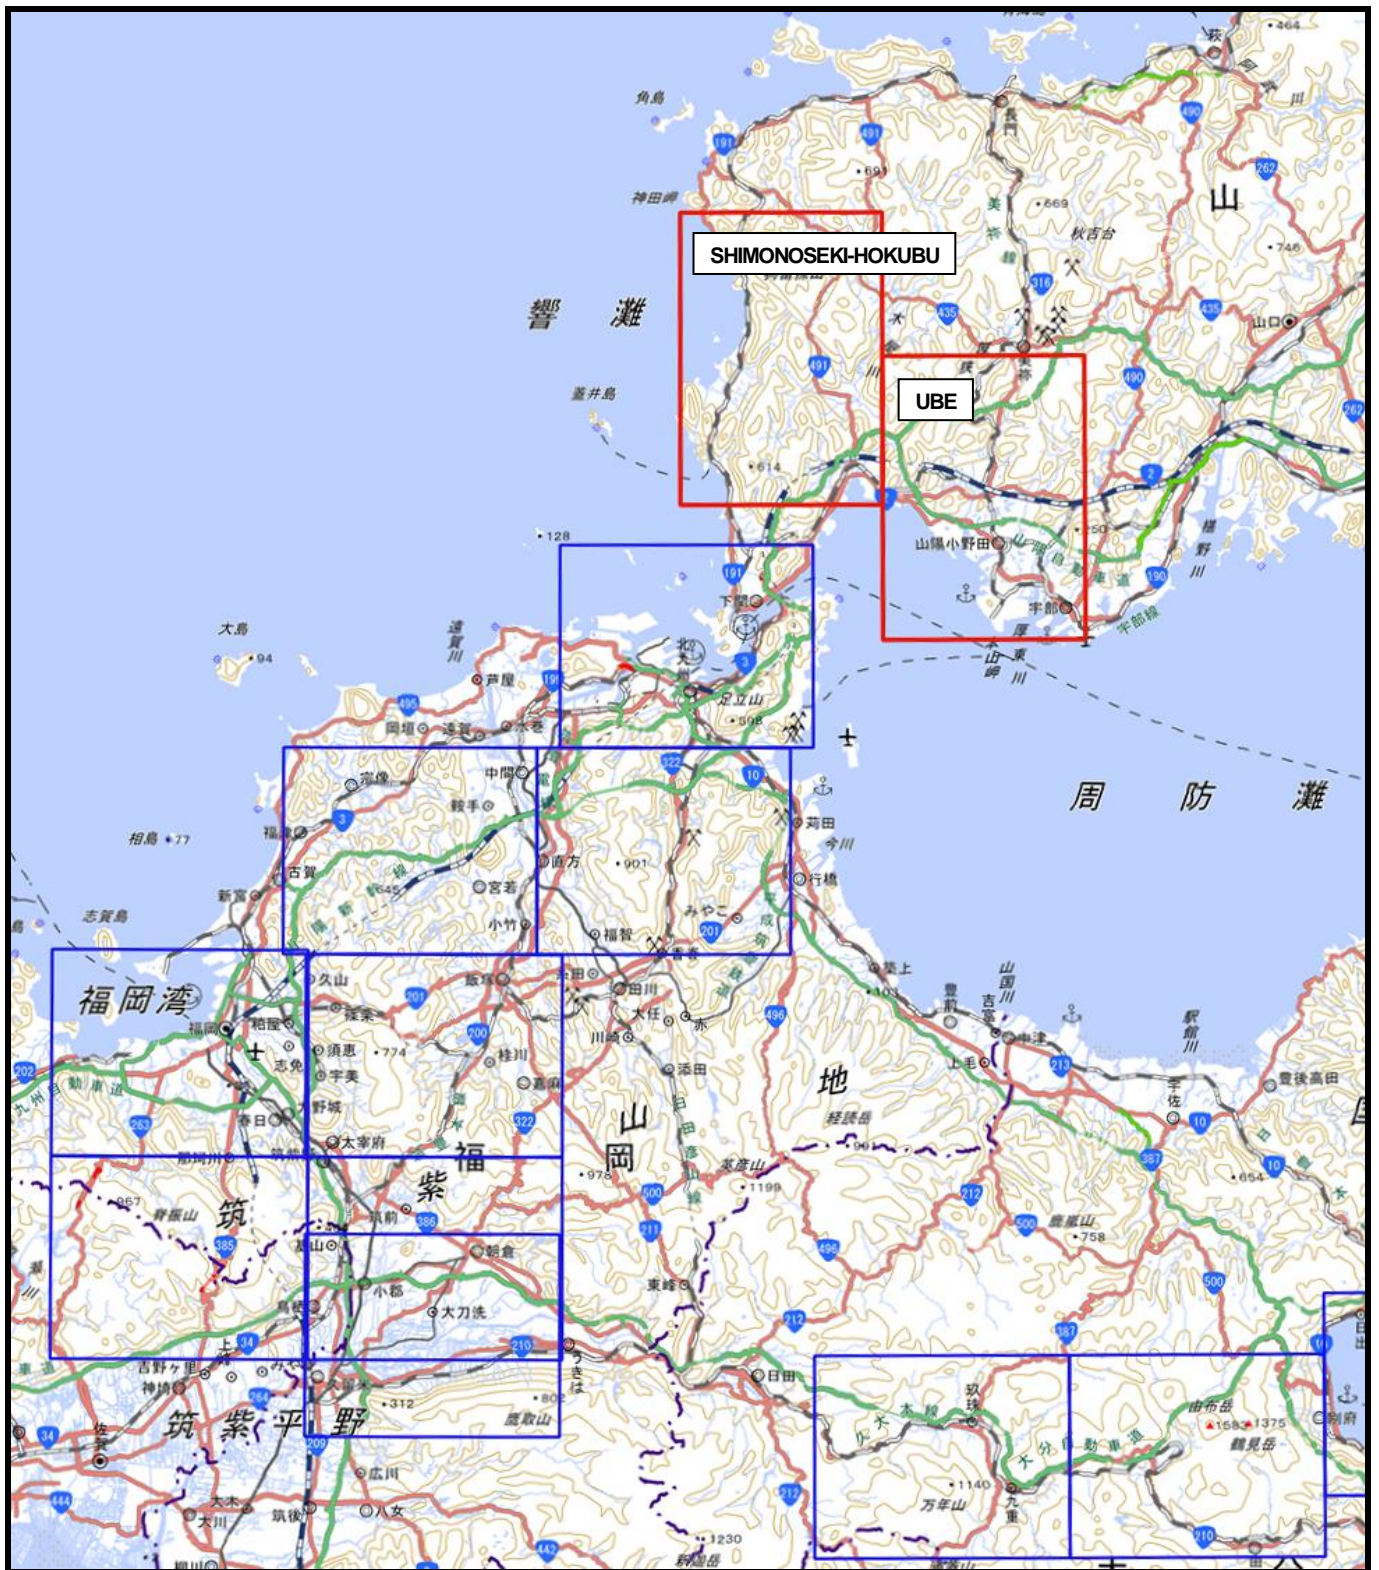

Areas of newly released Active Fault Map in Urban Area  
(Kikugawa Fault Zone and the vicinity)

SHIMONOSEKI-HOKUBU and UBE

Newly released map areas

Existing map areas