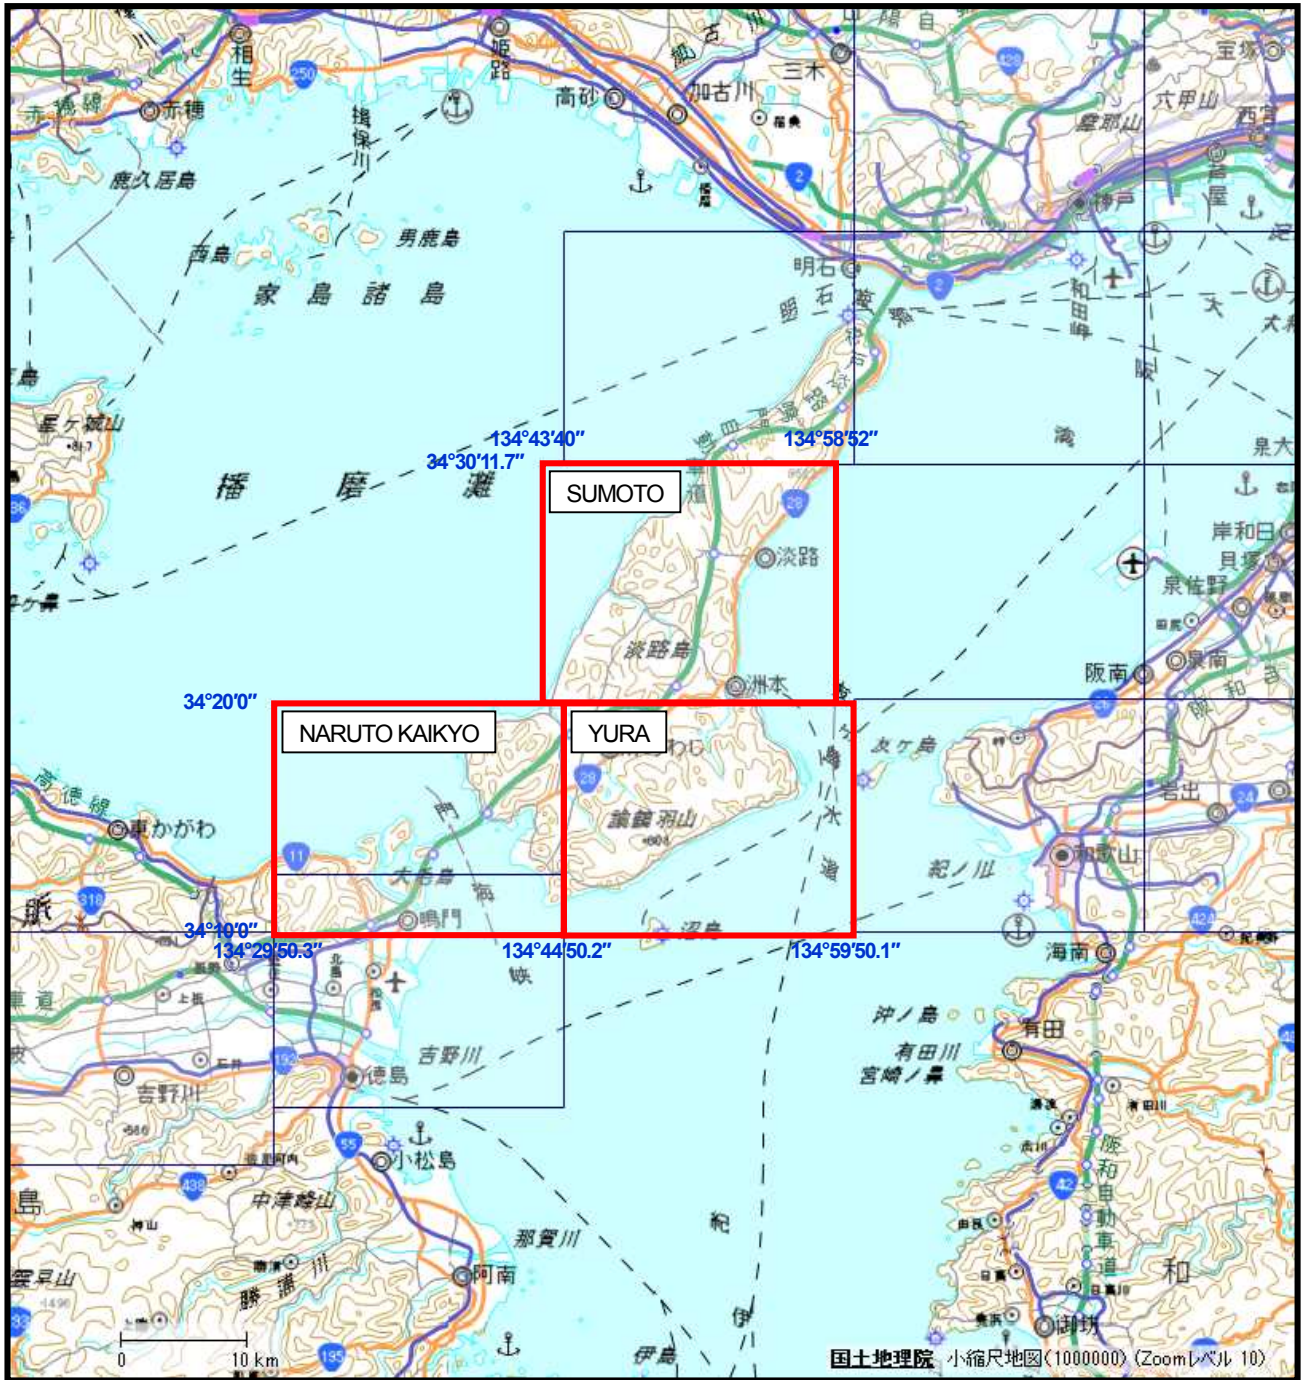

Figure showing area of announced “Active Fault Map in Urban Areas”  
(Rokko-Awaji Shima Fault Zone and the vicinity)

“SUMOTO”, “YURA” and “NARUTO KAIKYO”

Newly released map areas

Completed map areas